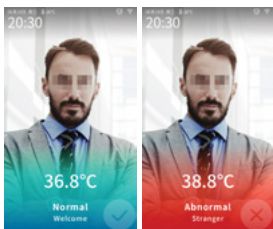

SOLUTION OVERVIEW

TEMPERATURE SCREENING WITH FAST DEPLOYMENT

OPERATION TIPS

- Install the devices in a windless indoor environment
- Set up a specific temperature measurement zone
- Double-check with a thermometer upon detection of elevated skin-surface temperatures

Thermographic Cameras

Visualized bi-spectrum live view

*Thermographic Bullet/
Turret Camera*

Wireless Devices

Easy connection, cable free

*Thermographic
Handheld Camera*

Metal Detector Doors

Real-time sound and light alarm

Door Control

Wall-mounted
to control the door

*Touch-free access control with
temperature measurement*

GROUP TEMPERATURE SCREENING

Group Screening with
High Emergency

Thermographic Bullet Camera

Supports simultaneous temperature screening of multiple people, greatly enhancing efficiency